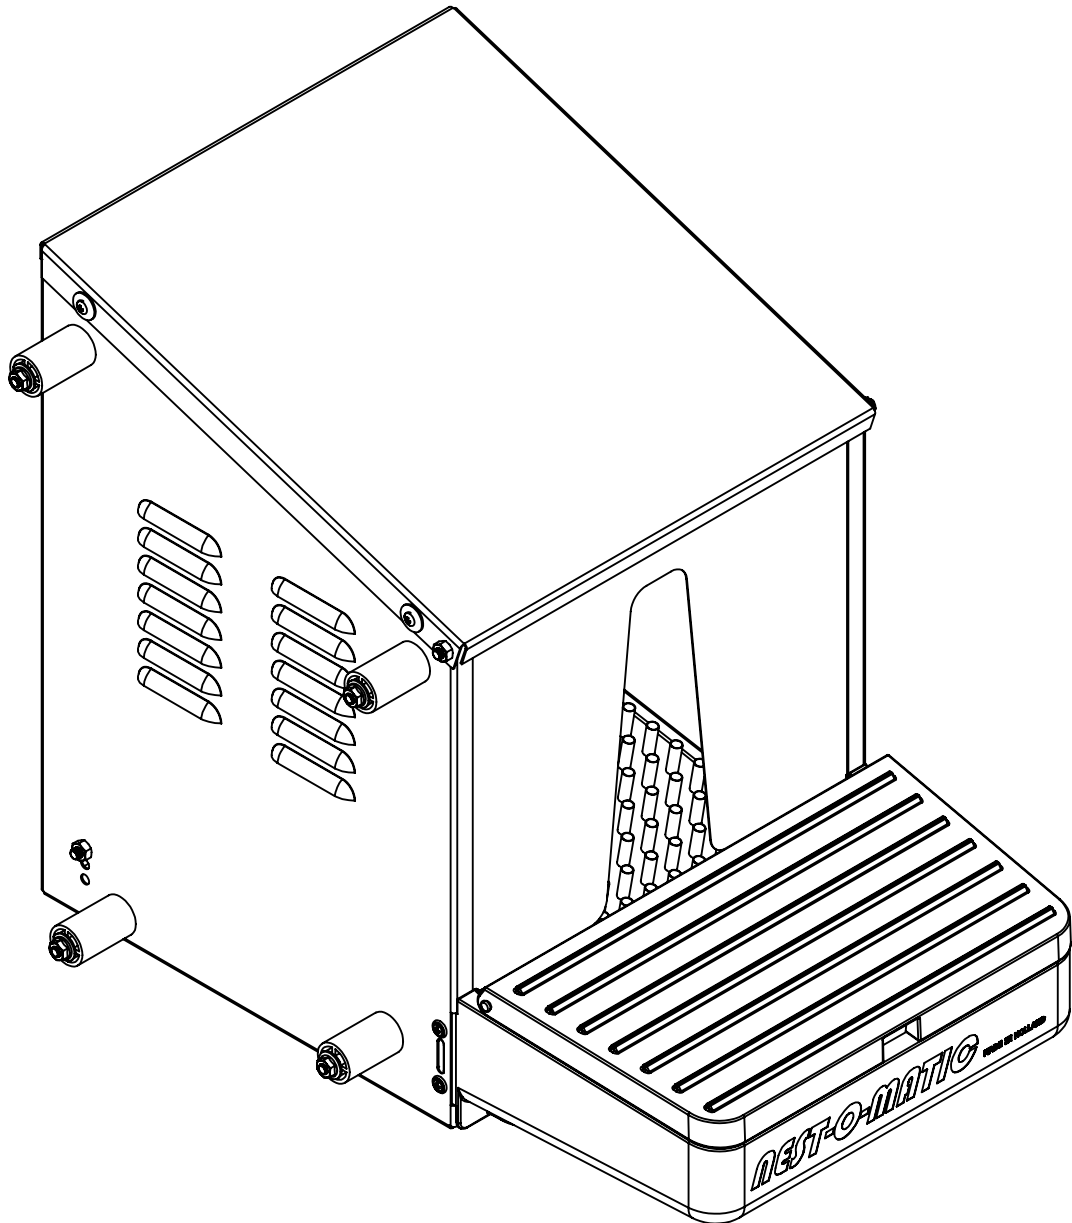

# ***NEST-O-MATIC***

NO.	DESCRIPTION	QTY.
1	Egg Collector	1
2	Right plate	1
3	Left plate	1
4	Back plate	1
5	Top plate	1
6	Shaft 6 mm	2
7	Bottom plate	1
8	Lid	1
9	Hinge Pin	2
10	Bolt M6-50	4
11	Spacer	4
12	M6-Nut	4
13	Ring 6 mm	4
14	PVC Cover	1
15	M5-Nut	4
16	M6-Nut	4
17	Screw-M5	4
18	Screw-M5	10
19	Screw 5 X 25 mm	2
20	Nest Pad	1
21	Split Pin	2