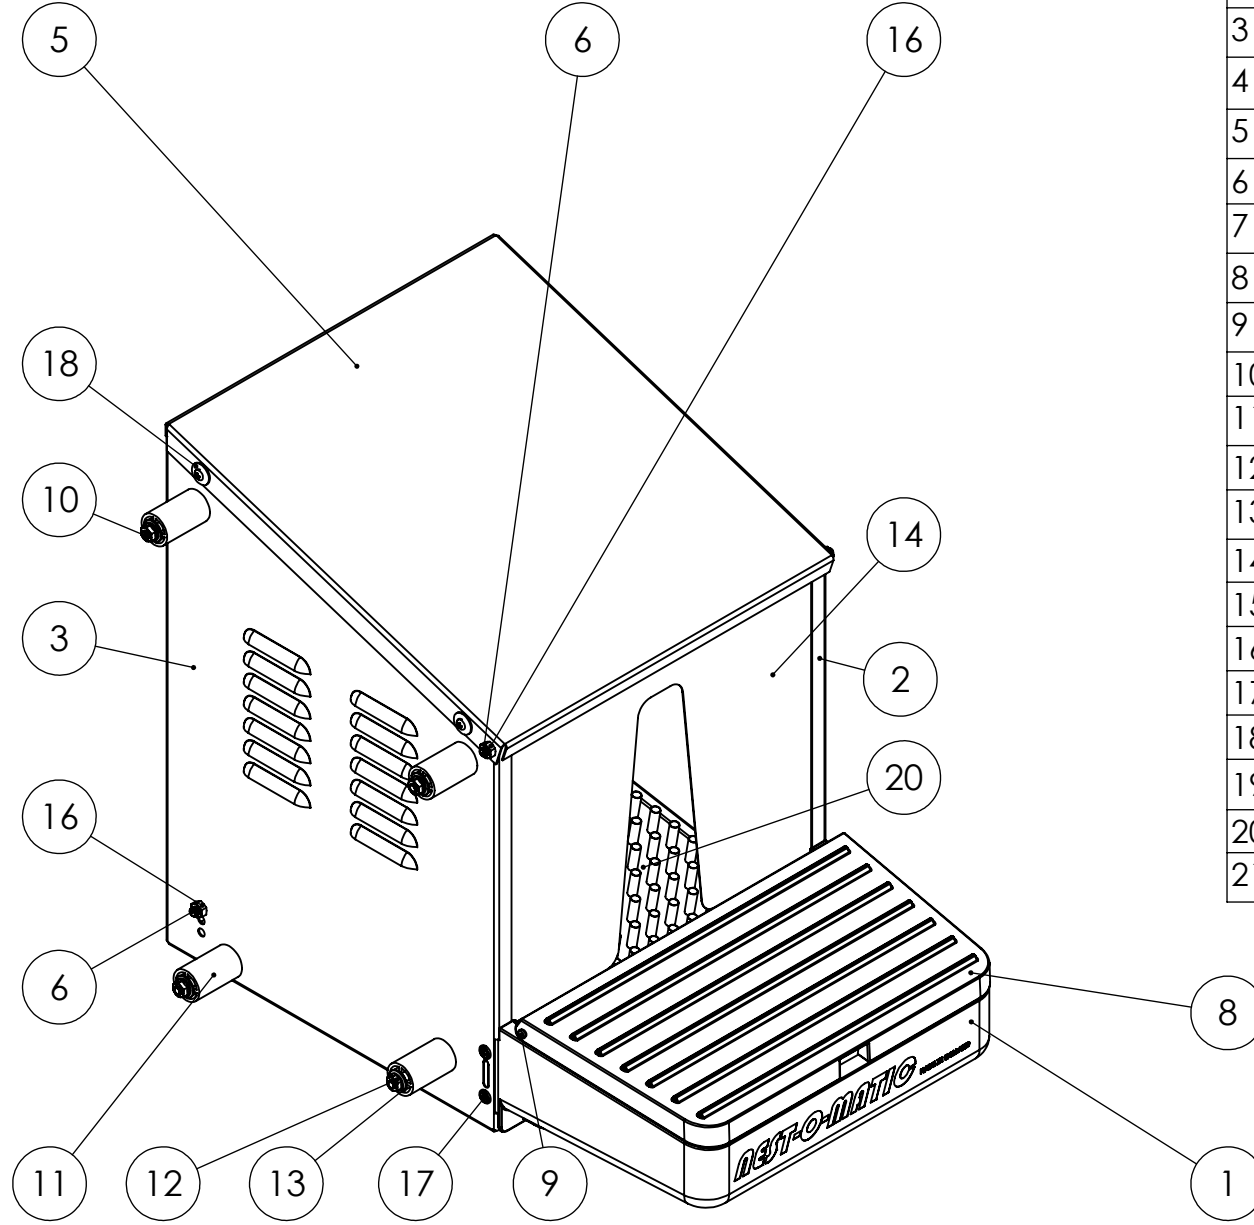

# ***NEST-O-MATIC***

NO.	DESCRIPTION	QTY.
1	Egg Collector	1
2	Right plate	1
3	Left plate	1
4	Back plate	1
5	Top plate	1
6	Shaft 6 mm	2
7	Bottom plate	1
8	Lid	1
9	Hinge Pin	2
10	Bolt M6-50	4
11	Spacer	4
12	M6-Nut	4
13	Ring 6 mm	4
14	PVC Cover	1
15	M5-Nut	4
16	M6-Nut	4
17	Screw-M5	4
18	Screw-M5	10
19	Screw 5 X 25 mm	2
20	Nest Pad	1
21	Split Pin	2